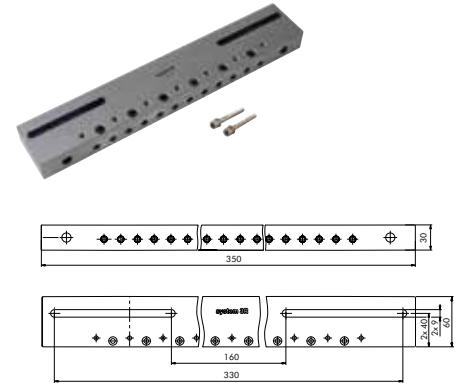

Rulers	3R-209-350	3R-209-610
Dimensions:	350x60x30 mm	610x60x30 mm
Clamping range:	160-330 mm	300-580 mm
Material:	Ramax	Ramax

Ruler	3R-209-860
Dimensions:	860x86x36 mm
Clamping range:	565-830 mm
Material:	Ramax

EconoRuler kits

- 3R-209-350.1 – Single ruler
- 3R-209-350.2 – Two rulers and two adjustable clamp
- 3R-209-350.3 – Single ruler and two adjustable supports
- 3R-209-350.4 – Single ruler with adjustable support & ruler vice
- 3R-209-610.1 – Single ruler
- 3R-209-610.2 – Two rulers and two adjustable clamp
- 3R-209-610.3 – Single ruler and two adjustable supports
- 3R-209-610.4 – Single ruler with adjustable support & ruler vice
- 3R-209-860.1 – Single ruler
- 3R-209-860.2 – Two rulers and two adjustable clamp
- 3R-209-860.3 – Single ruler and two adjustable supports
- 3R-209-860.4 – Single ruler with adjustable support & ruler vice

Ruler

3R-209-350

Universal ruler for mounting directly on the machine table. Fits machine tables with hole pitch 160-330 mm.

- Length 350 mm
- M8 screws and washers supplied

Ruler

3R-209-610

Universal ruler for mounting directly on the machine table. Fits machine tables with hole pitch 300-580 mm.

- Length 610 mm
- M8 screws and washers supplied

Ruler

3R-209-860

Universal ruler for mounting directly on the machine table. Fits machine tables with hole pitch 565-830 mm.

- Length 860 mm
- M8 screws and washers supplied