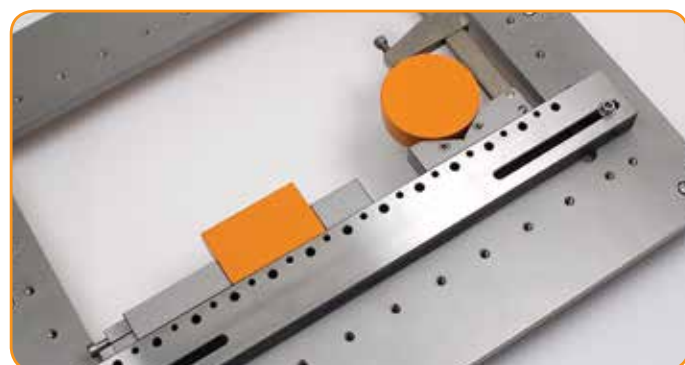

have been developed for clamping medium-sized and large work pieces in machines with a parallel or U-shaped machine table, as well as in machines with a frame table. A comprehensive range of accessories enables a wide variety of applications.

Advantages

- Robust design
- Flexible – use the rulers in pair or alone, depending on your set-up
- Highest cutting rates – locate the work piece on the machine zero line
- Collision free set-up – use spacers under the rulers
- Fitting wide range of machine tables
- Enables usage of various work piece sizes

Rulers	3R-209-350	3R-209-610
Dimensions:	350x60x30 mm	610x60x30 mm
Clamping range:	160-330 mm	300-580 mm
Material:	Ramax	Ramax

Ruler	3R-209-860
Dimensions:	860x86x36 mm
Clamping range:	565-830 mm
Material:	Ramax

EconoRuler kits

- 3R-209-350.1 – Single ruler
- 3R-209-350.2 – Two rulers and two adjustable clamp
- 3R-209-350.3 – Single ruler and two adjustable supports
- 3R-209-350.4 – Single ruler with adjustable support & ruler vice
- 3R-209-610.1 – Single ruler
- 3R-209-610.2 – Two rulers and two adjustable clamp
- 3R-209-610.3 – Single ruler and two adjustable supports
- 3R-209-610.4 – Single ruler with adjustable support & ruler vice
- 3R-209-860.1 – Single ruler
- 3R-209-860.2 – Two rulers and two adjustable clamp
- 3R-209-860.3 – Single ruler and two adjustable supports
- 3R-209-860.4 – Single ruler with adjustable support & ruler vice