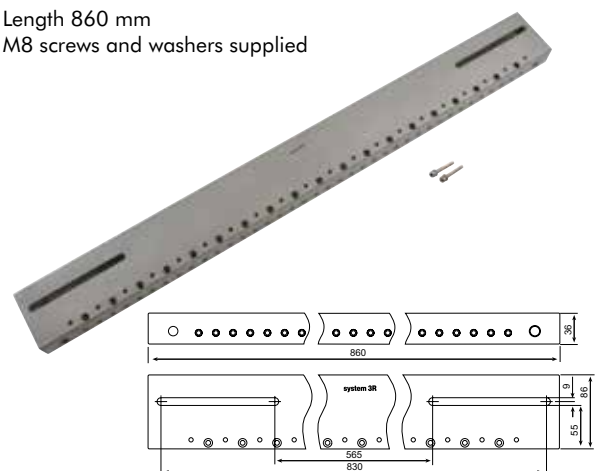

Ruler

3R-209-350

Universal ruler for mounting directly on the machine table. Fits machine tables with hole pitch 160-330 mm.

- Length 350 mm
- M8 screws and washers supplied

Ruler

3R-209-610

Universal ruler for mounting directly on the machine table. Fits machine tables with hole pitch 300-580 mm.

- Length 610 mm
- M8 screws and washers supplied

Ruler

3R-209-860

Universal ruler for mounting directly on the machine table. Fits machine tables with hole pitch 565-830 mm.

- Length 860 mm
- M8 screws and washers supplied

EconoRuler kits

350 mm

- 3R-209-350.1**
- One Ruler, length 350 mm
 - Accessories.

610 mm

- 3R-209-610.1**
- One Ruler, length 610 mm.
 - Accessories.

860 mm

- 3R-209-860.1**
- One Ruler, length 860 mm.
 - Accessories.

- 3R-209-350.2**
- Two Rulers, length 350 mm
 - Two adjustable clamps.
 - Accessories.

- 3R-209-610.2**
- Two Rulers, length 610 mm.
 - Two adjustable clamps.
 - Accessories.

- 3R-209-860.2**
- Two Rulers, length 860 mm.
 - Two adjustable clamps.
 - Accessories.