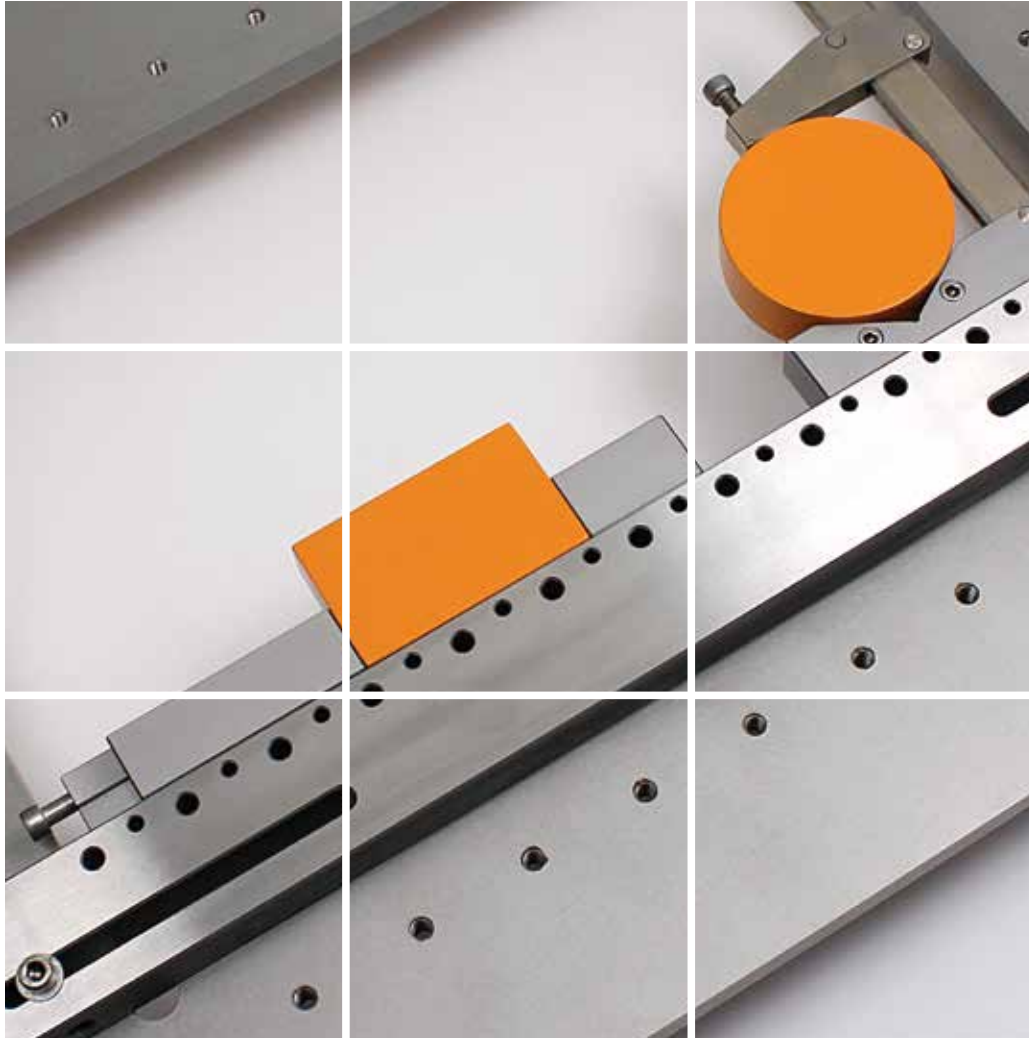

3R WireEDM EconoRuler

The EconoRuler kits from System 3R

have been developed for clamping medium-sized and large work pieces in machines with a parallel or U-shaped machine table, as well as in machines with a frame table. A comprehensive range of accessories enables a wide variety of applications.

Advantages

- Robust design
- Flexible – use the rulers in pair or alone, depending on your set-up
- Highest cutting rates – locate the work piece on the machine zero line
- Collision free set-up – use spacers under the rulers
- Fitting wide range of machine tables
- Enables usage of various work piece sizes

Rulers	3R-209-350	3R-209-610
Dimensions:	350x60x30 mm	610x60x30 mm
Clamping range:	160-330 mm	300-580 mm
Material:	Ramax	Ramax

Ruler	3R-209-860
Dimensions:	860x86x36 mm
Clamping range:	565-830 mm
Material:	Ramax

Ruler

3R-209-350

Universal ruler for mounting directly on the machine table. Fits machine tables with hole pitch 160-330 mm.

- Length 350 mm
- M8 screws and washers supplied

Ruler

3R-209-610

Universal ruler for mounting directly on the machine table. Fits machine tables with hole pitch 300-580 mm.